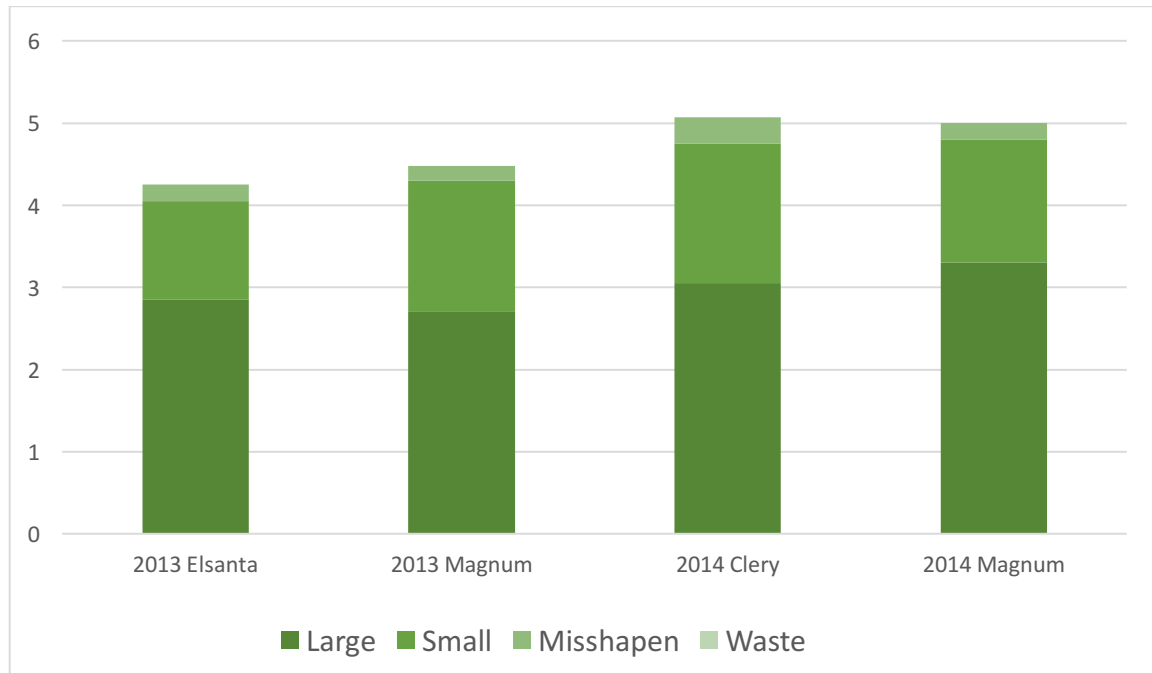

## Glasshouse Fruit Production (kg/m<sup>2</sup>)

Source: Proefcentrum Hoogstraten, Belgium.